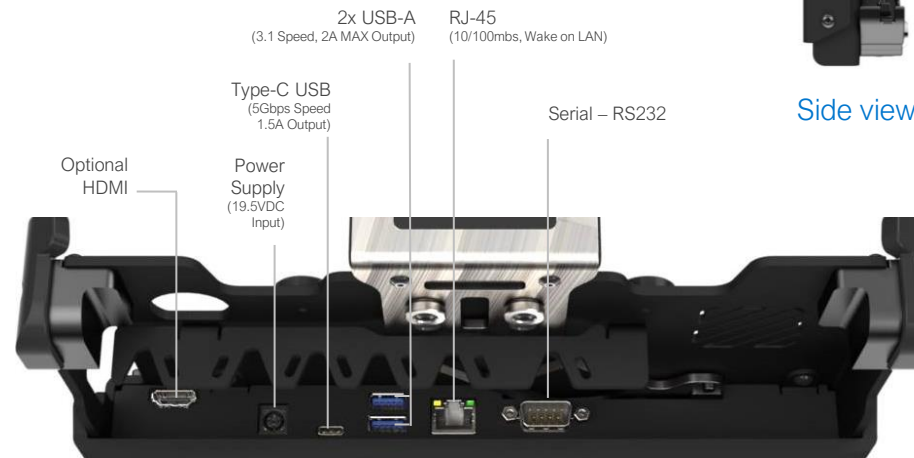

PMT VEHICLE DOCK

Ultra-slim, low-profile design minimize protrusion with vehicle operating space, includes a key lock for increased security and aluminum construction provides rugged, lightweight durability.

Key Features

- CNC aluminum construction offers rugged durability
- Ergonomic design for safety and usability
- Universal VESA 75 mounting pattern
- Ultra slim, low profile design for minimal intrusion of operator space to maximize comfort and safety
- Floating docking connector for reliable connectivity
- Access to all tablet control buttons and ports while the tablet is docked
- Key lockable for added theft deterrence
- Upward facing ports with integrated cable management
- One handed operation
- Optional: port replication and automotive power supply

Certificates and Testing

- MIL-STD-810-H
- Vibration & Shock per MIL-STD-810-H
- Cycle – Latch/Unlatch 30,000 cycles
- Shock-Crash Test - Simulates 30mph crash test
- Environmental - Humidity / Thermal Shock / Low Temp Storage / High Temp Storage
- FCC, CE, UKCA, RoHS
- EMC Testing - EN 50498 / CISPR 32 – Class B / ICES-0003

12-16V Lind Automotive PSU with cigarette plug output:

Barrel input

Type-C input