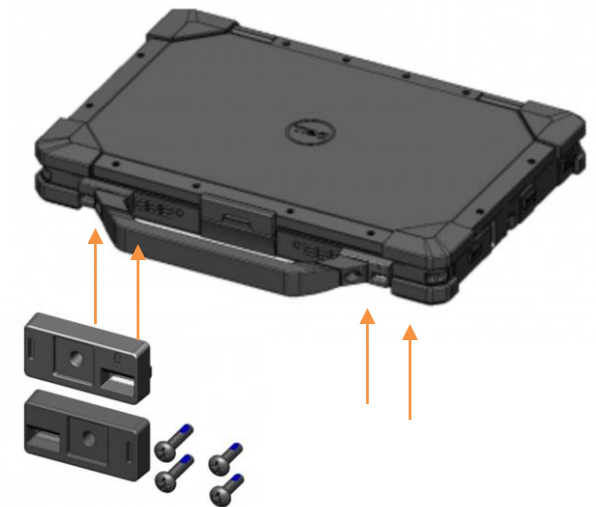

DS-DA-113: VEHICLE DOCK RETROFIT KIT

- Works w/ any Havis vehicle dock
- Easily installed at desk
- Works w/ or w/out Desk Dock Retrofit Kit