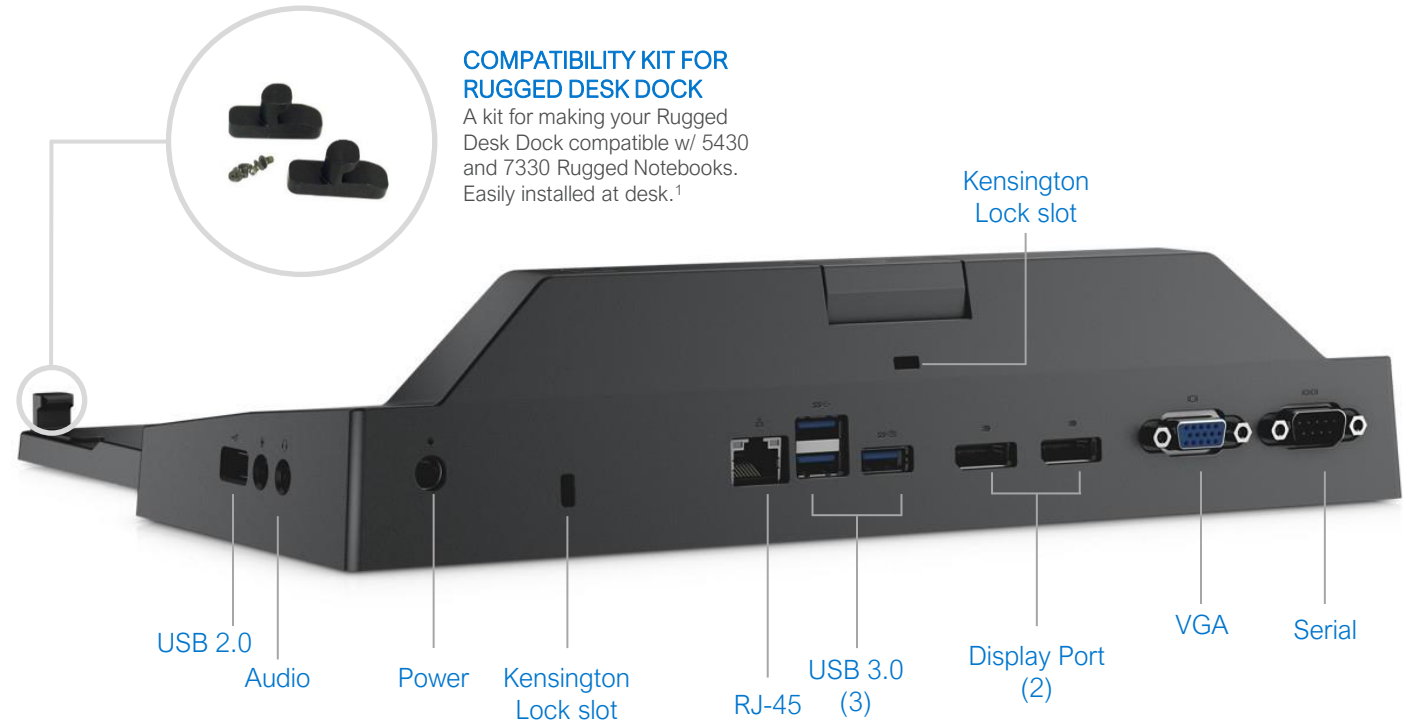

Legacy RS-323 serial connector

Audio Speaker/headset output (1), Microphone (1)

Security Kensington lock slots (2)

Power Input 19.0 V DC

Dimensions 12.0" x 10.9" (adjustable) x 2.6"
30.5 x 27.7 (adjustable) x 6.7 mm

Weight 4lbs / 1.8kgs

Language Layout	SKU
Dell Rugged Desk Dock - EU	452-BCKD
Dell Rugged Desk Dock - UK	452-BCKF
Dell Rugged Desk Dock - Italian	452-BCKJ
Dell Rugged Desk Dock - Swiss	452-BCKH
Dell Rugged Desk Dock - Israeli	452-BCKE
Dell Rugged Desk Dock – Danish	452-BCKG
Dell Rugged Desk Dock – SAF	452-BCKI

DELL RUGGED DESK DOCK

Dell Rugged desk dock is the industry's first portfolio-wide dock that supports the entire family of Latitude Rugged and Rugged Extreme Notebooks w/ features like:

- Toolless adjustments and improved guiding features
- Better video connectivity w/ dual Display port outputs
- Added security w/ dual cable lock slots

COMPATIBILITY KIT FOR RUGGED DESK DOCK

A kit for making your Rugged Desk Dock compatible w/ 5430 and 7330 Rugged Notebooks. Easily installed at desk.¹

Kensington Lock slot

USB 2.0

Audio

Power

Kensington Lock slot