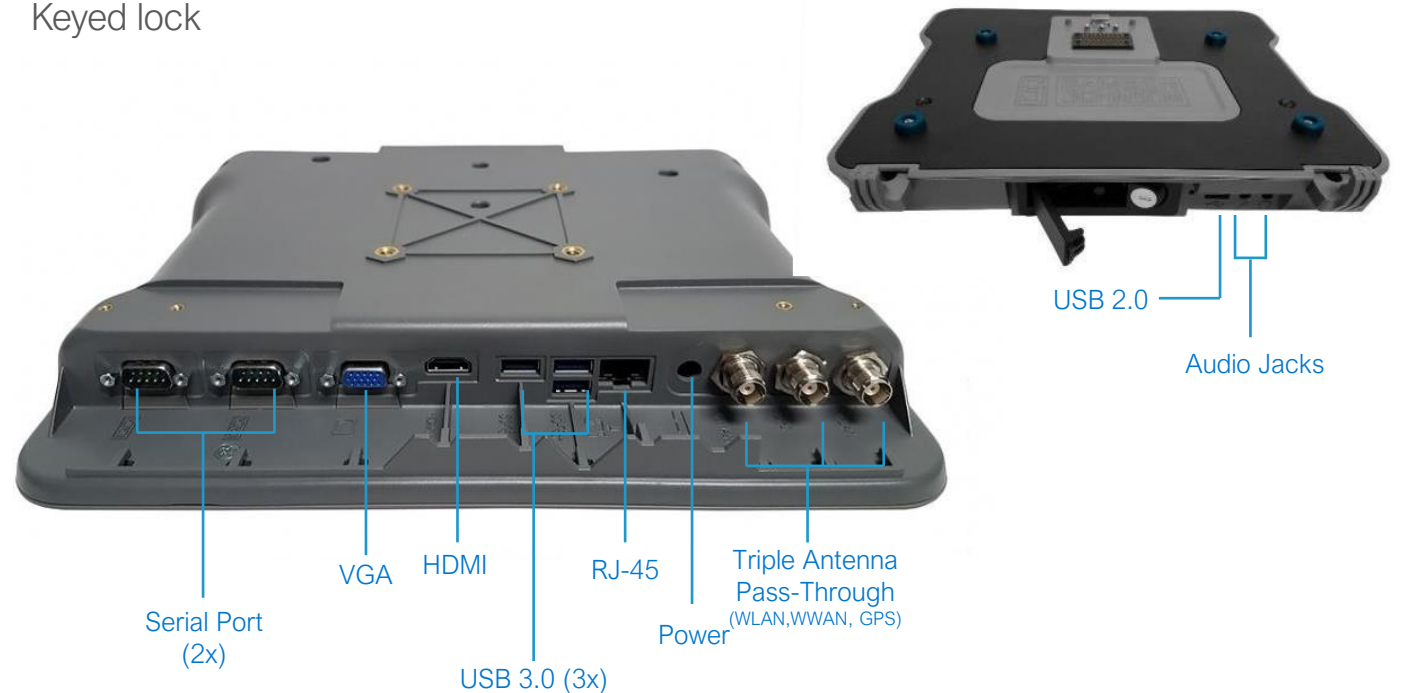

11-16v Automotive Power Supply

GJ SKU DELL ASKU
7300-0468 AB242686

www.gamberjohnson.com/del

GAMBER JOHNSON VEHICLE DOCK

Designed to accommodate all Dell Latitude Rugged and Rugged Extreme laptops.

FEATURES

- Push Button Adjustable front hooks for compatibility w/ all Latitude models
- MIL-STD-810G – Vibration/Shock/ Temperature/Humidity, ESD & EMC, 30,000 Cycle test, SAE J1455 Crash Test
- Front-facing docking/release latch w/ VESA 75mm mounting pattern
- Lightweight Composite design
- Keyed lock