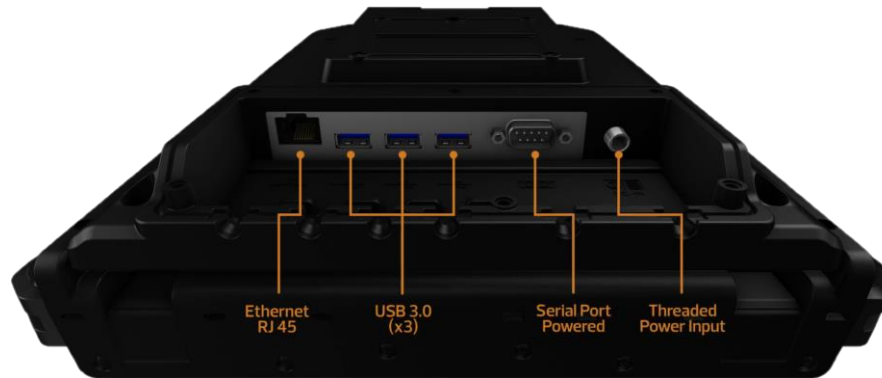

Key Features

- Unique **two-piece design** (TA-10X tablet adapter + DS-TAB-30X docking station) provides IP65 rating while maintaining device mobility
- Havis-designed port replication to connect multiple mission-critical peripherals
- LED power indicator
- IP65 sealed I/O panel accommodates a variety of cable diameters
- One-handed docking & undocking
- Spring-loaded, floating docking connector head ensures connectivity even through heavy vibration
- Provides access to all buttons, ports, and bar code scanner both docked and undocked
- Compatible with Dell 7030 tablet accessories including hard and soft handles and shoulder strap
- Compact & lightweight
- Integrated cable management system & VESA 75 mounting pattern
- Polycarbonate construction ensures strength, ruggedness and extreme temperature resistance
- Rounded edges and corners for comfort and safety
- Keyed lock under sealed cover for added security
- Made in USA

Certificates and Testing

- Vibration Testing: MIL-STD 810H 514.5
- Crash Testing: SAE J1455 30mph
- Cycle Testing: Latch handle and docking connectors 30K cycles
- Environmental Testing: Hot/Cold operational -29° C to 63° C (20° F to 145° F); Hot/Cold storage -40° C to 85° C (-40° F to 185° F), Ingress Protection Rating: IP65

DS-TAB-30X
IP65 Docking station for tablets

LPS-186/187
External isolated 100W PSU