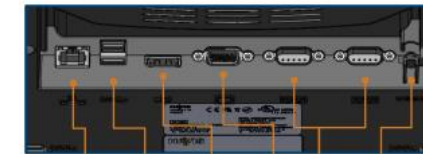

Rear Ports – Advanced Electronics

Ethernet RJ45, USB 3.0 (x2), DisplayPort, VGA, Serial (x2), Power Input 15.5 VDC IN