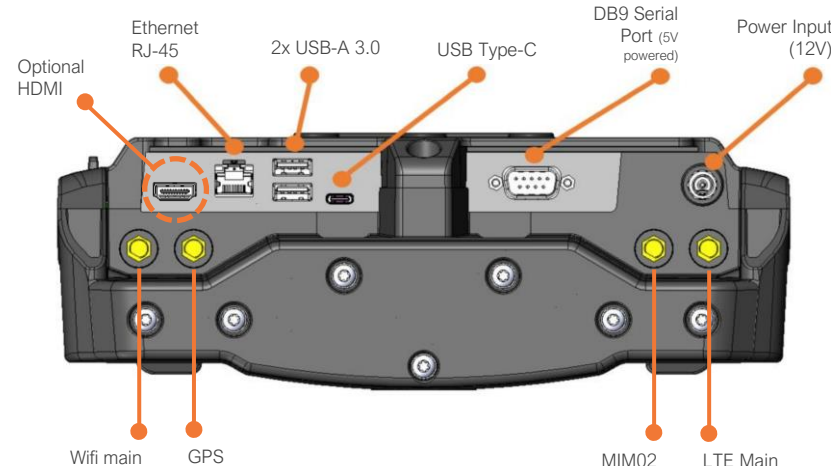

*comes with DS-DA-339 Power cable (cig plug)

HAVIS VEHICLE DOCKS – 90X SERIES

Supports Dell's 12" Latitude 7230 Rugged Extreme Tablet in Warehouse & Distribution, Energy & Utilities, Public Safety, and other demanding environments

Key Features

- Advanced port replication includes video capability (coming soon) as well as standard options to support mission-critical peripherals
- Side-mounted USB3.0 port
- LED power indicator
- One-handed docking & undocking
- Spring-loaded, floating docking connector head ensures connectivity even through heavy vibration
- Internal, non-isolated power supply (9-36V)
- Provides access to all buttons, ports, and bar code scanner when tablet is docked
- Compatible with Dell 7230 tablet accessories including hard and soft handles, magnetic mount, rotating hand strap and shoulder strap
- Integrated cable management system
- Integrated VESA 75 mounting pattern
- Polycarbonate construction ensures strength, ruggedness and extreme temperature resistance
- Rounded edges and corners for comfort and safety
- Keyed lock for added security
- Made in USA

Certificates and Testing

- Vibration Testing: MIL-STD 810H 514.5
- Crash Testing: SAE J1455 30mph
- Cycle Testing: Latch handle and docking connectors 30K cycles
- Environmental Testing: Hot/Cold operational -29° C to 63° C (20° F to 145° F); Hot/Cold storage -40° C to 85° C (-40° F to 185° F)

Side view