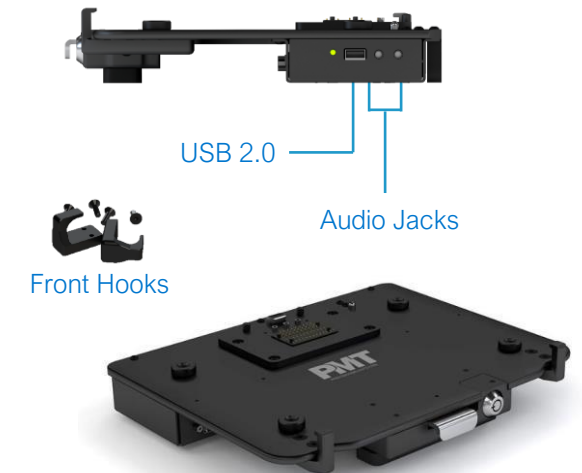

11-16v Automotive Power Supply

PMT SKU	DELL ASKU
7300-0468	AB242686

<https://www.precisionmounts.com/dell>

PMT VEHICLE DOCK

Ships with two sets of front hooks that will accommodate all Dell Latitude Rugged and Rugged Extreme computers.

FEATURES

- 2 sets of adjustable front hooks for compatibility w/ all Latitude models
- Aircraft grade Aluminum design provides most compact size dock
- Front-facing docking/release latch
- MIL-STD-810G – Vibration/Shock/Temperature, ESD & EMC, 30,000 Cycle test, SAE J1455 Crash Test
- VESA 75mm mounting pattern
- Keyed lock
- Accessories: Automotive Power Supplies, Screen Support, Mounting Brackets