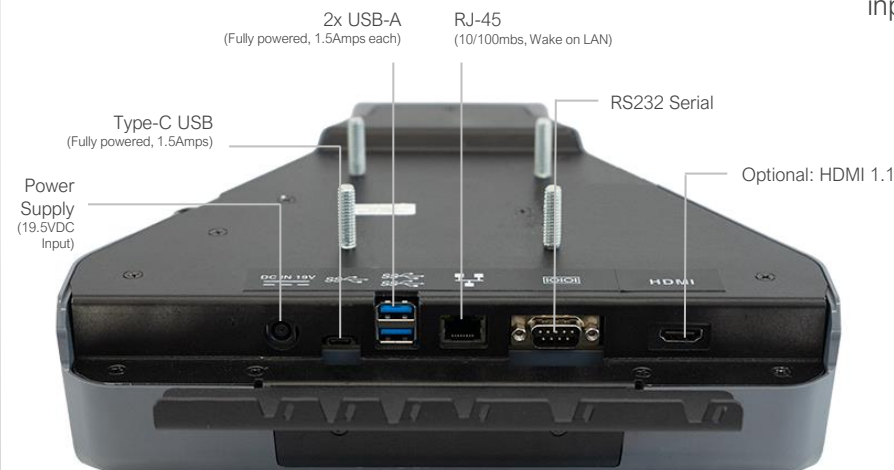

Use a 12-16V Automotive PSU with cigarette plug output: