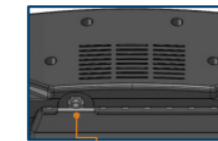

With Internal Power Supply

Power Input (Vehicle 10-17 V DC IN)