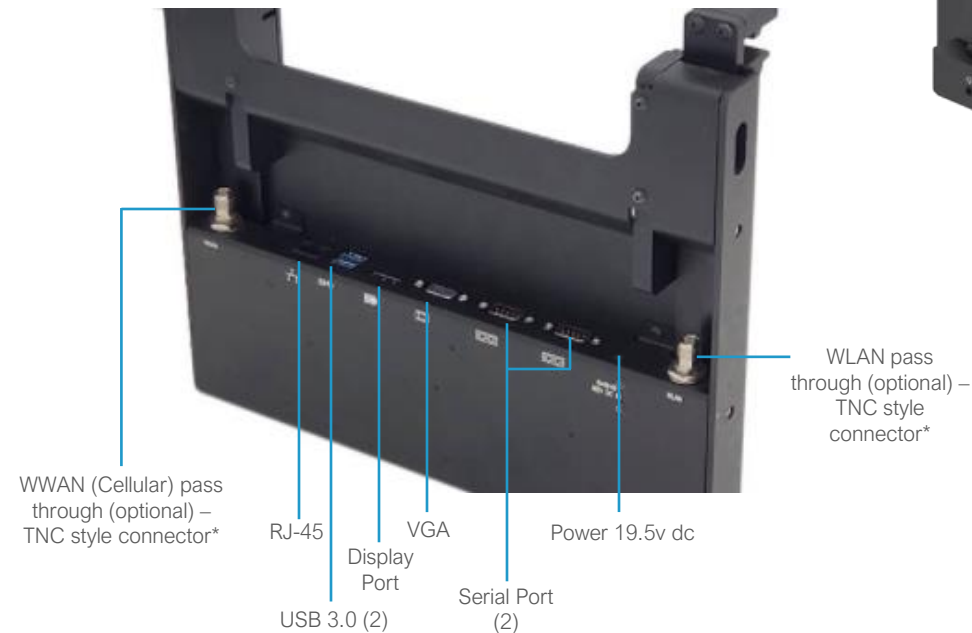

For all enquiries on mounting bracket solutions for desk, wall, cart, road vehicle or forklift trucks contact Ian Davies +44 7876 575 331 ian.davies@gamberjohnson.com