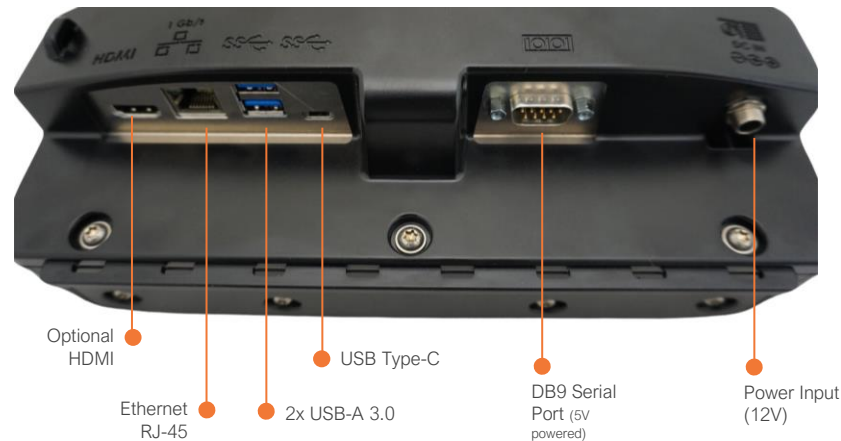

*comes with DS-DA-339 Power cable (cig plug)

HAVIS VEHICLE DOCKS – 110X SERIES

Supports Dell's 10" Latitude 7030 Rugged Extreme Tablet in Warehouse & Distribution, Energy & Utilities, Public Safety, and other demanding environments

Key Features

- Advanced port replication includes video capability as well as standard options to support mission-critical peripherals
- Side-mounted USB3.0 port
- LED power indicator
- One-handed docking & undocking
- Spring-loaded, floating docking connector head ensures connectivity even through heavy vibration
- Provides access to all buttons, ports, and bar code scanner when tablet is docked
- Compatible with Dell 7030 tablet accessories including hard and soft handles, magnetic mount, rotating hand strap and shoulder strap
- Integrated cable management system
- Integrated VESA 75 mounting pattern
- Polycarbonate construction ensures strength, ruggedness and extreme temperature resistance
- Rounded edges and corners for comfort and safety
- Keyed lock for added security
- Made in USA

Certificates and Testing

- Vibration Testing: MIL-STD 810H 514.5
- Crash Testing: SAE J1455 30mph
- Cycle Testing: Latch handle and docking connectors 30K cycles
- Environmental Testing: Hot/Cold operational -29° C to 63° C (20° F to 145° F); Hot/Cold storage -40° C to 85° C (-40° F to 185° F)