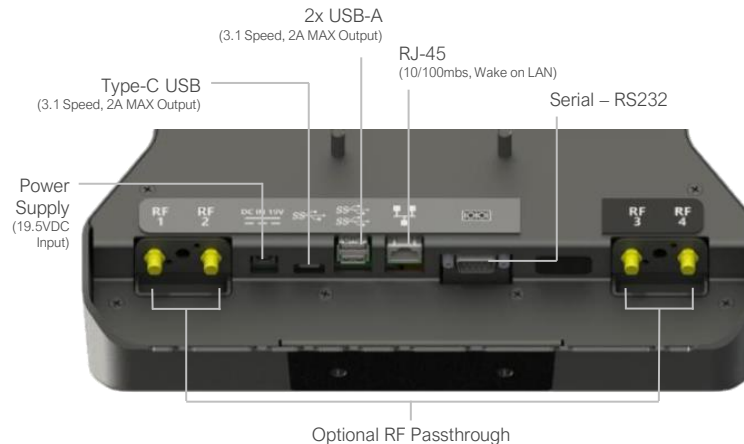

Keyboard Tray