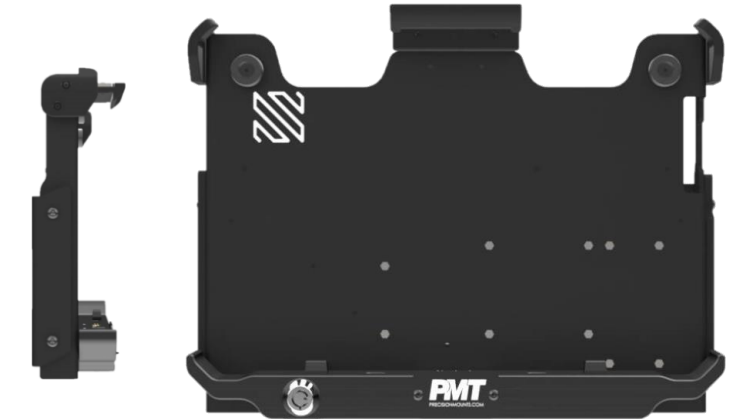

PMT VEHICLE DOCK

Ultra-slim, low-profile design minimize protrusion with vehicle operating space, includes a key lock for increased security and aluminum construction provides rugged, lightweight durability.

Key Features

- CNC aluminum construction offers rugged durability
- Ergonomic design for safety and usability
- Universal VESA 75 mounting pattern
- Ultra slim, low profile design for minimal intrusion of operator space to maximize comfort and safety
- Floating docking connector for reliable connectivity
- Access to all tablet control buttons and ports while the tablet is docked
- Key lockable for added theft deterrence
- Upward facing ports with integrated cable management
- One handed operation
- Power adapter included (PS005)
- Optional: Quad RF Pass-through, port replication and automotive power supply

Certificates and Testing

- MIL-STD-810-H
- Vibration & Shock per MIL-STD-810-H
- Cycle – Latch/Unlatch 30,000 cycles
- Shock-Crash Test - Simulates 30mph crash test
- Environmental - Humidity / Thermal Shock / Low Temp Storage / High Temp Storage
- FCC, CE, UKCA, RoHS
- EMC Testing - EN 50498 / CISPR 32 – Class B / ICES-0003

Side view

Use Lind Automotive PSU with cigarette plug output:

Barrel input   Type-C input