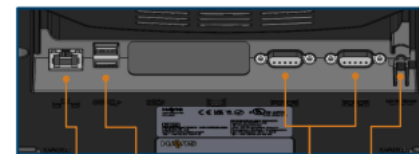

Rear Ports – Standard Electronics

Ethernet RJ45, USB 3.0 (x2), Serial (x2), Power Input 15.5 VDC IN