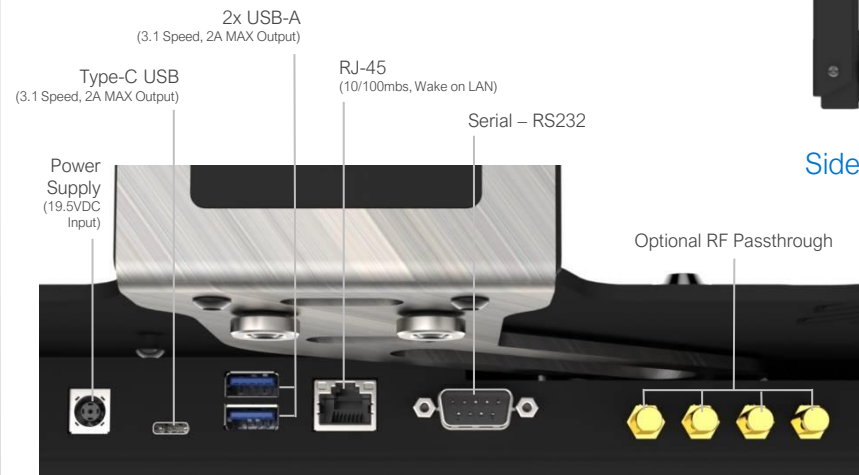

PMT VEHICLE DOCK

Ultra-slim, low-profile design minimize protrusion with vehicle operating space, includes a key lock for increased security and aluminum construction provides rugged, lightweight durability.

Key Features

- CNC aluminum construction offers rugged durability
- Ergonomic design for safety and usability
- Universal VESA 75 mounting pattern
- Ultra slim, low profile design for minimal intrusion of operator space to maximize comfort and safety
- Floating docking connector for reliable connectivity
- Access to all tablet control buttons and ports while the tablet is docked
- Key lockable for added theft deterrence
- Upward facing ports with integrated cable management
- One handed operation
- Power adapter included (PS005)
- Optional: Quad RF Pass-through, port replication and automotive power supply

Certificates and Testing

- MIL-STD-810-H
- Vibration & Shock per MIL-STD-810-H
- Cycle – Latch/Unlatch 30,000 cycles
- Shock-Crash Test - Simulates 30mph crash test
- Environmental - Humidity / Thermal Shock / Low Temp Storage / High Temp Storage
- FCC, CE, UKCA, RoHS
- EMC Testing - EN 50498 / CISPR 32 – Class B / ICES-0003

Side view

Use Lind Automotive PSU with cigarette plug output:

Barrel input   Type-C input