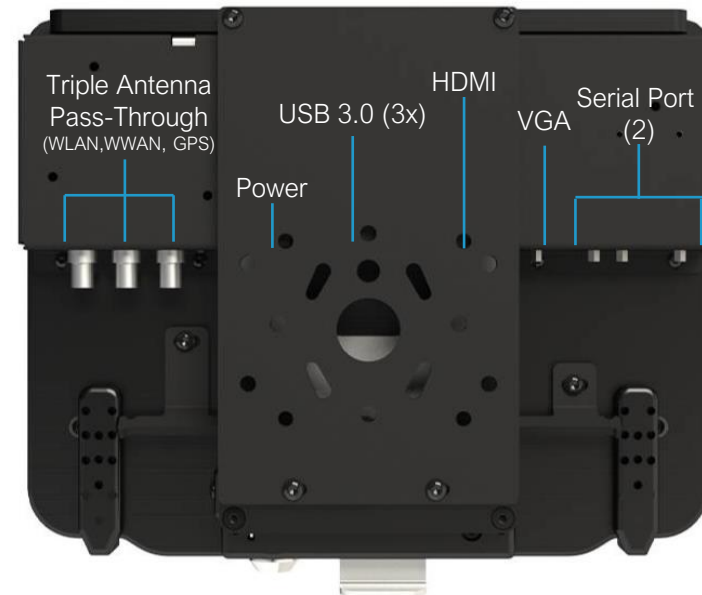

FEATURES

- 2 sets of adjustable front hooks for compatibility w/ all Latitude models
- Aircraft grade Aluminum design provides most compact size dock
- Front-facing docking/release latch
- MIL-STD-810G – Vibration/Shock/Temperature, ESD & EMC, 30,000 Cycle test, SAE J1455 Crash Test
- VESA 75mm mounting pattern
- Keyed lock
- Accessories: Automotive Power Supplies, Screen Support, Mounting Brackets