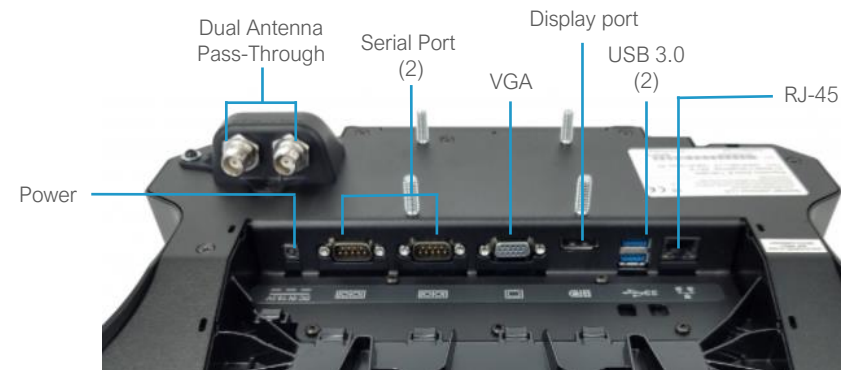

Features

- Cords connect on back of the dock and can be routed down the center or side.
- Complete access to ports and power supply input when the dock is mounted.
- Dual "Slam & Lock" technology for easy docking.
- Use the tablet stylus and card reader/scanner while the tablet is docked.
- The stylus cord, even when placed between the dock and tablet, won't interfere with the tablet's connectivity when docked.
- Guide walls on the bottom of the dock ensure proper connection when docking the tablet.
- VESA 75mm mounting pattern.
- Optional keyed lock for theft deterrence.
- Optional RF for WiFi and cellular.
- Additional USB 2.0 and mic/AUX ports on front of the dock.
- Steel and composite design for reduced weight.
- Rugged construction for long-term durability.
- Certificates & Testing: ROHS, FCC, CE, Vibration/shock testing (MIL-STD 810G), SAE Standard J1455 crash test