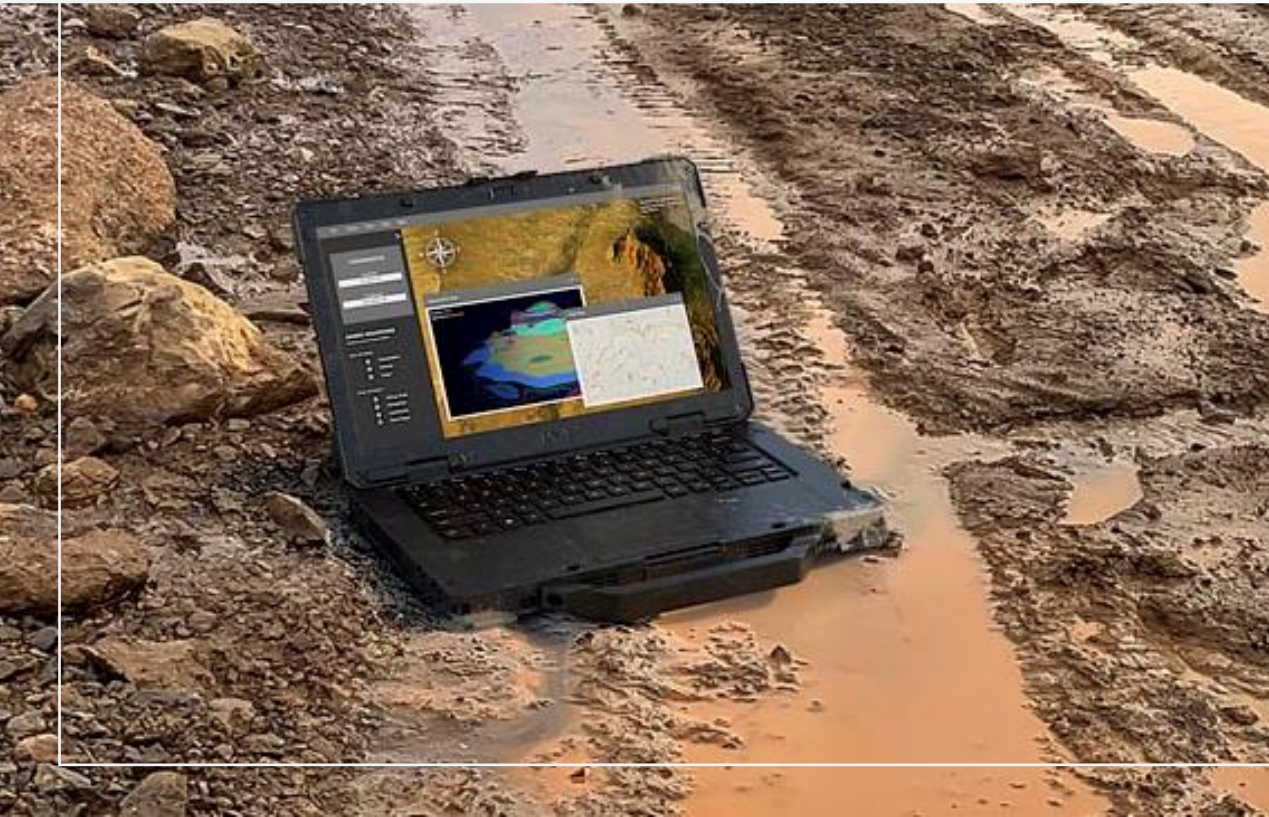

EMEA

DELL RUGGED ECOSYSTEM GUIDE

DELLTechnologies

EXPLORE LAPTOP ACCESSORIES

LATITUDE
5430 Rugged

LATITUDE
7330 Rugged Extreme

EXPLORE LAPTOP ACCESSORIES

LATITUDE 7030
Rugged Extreme

LATITUDE 7230
Rugged Extreme

LATITUDE 7220
Rugged Extreme

Dell Rugged Laptop Accessories

Dell Rugged Extreme Backpack

Offers the ultimate protection in the field for Rugged Notebooks. Made with durable material, it also provides extra storage for field accessories.

Explore all mobility accessories >

Shoulder Strap

Carry your notebook on your shoulder comfortably whether you are heading out into the field or to your next meeting.

Rigid Handle

Attaches simply and securely, with easy removal when necessary.