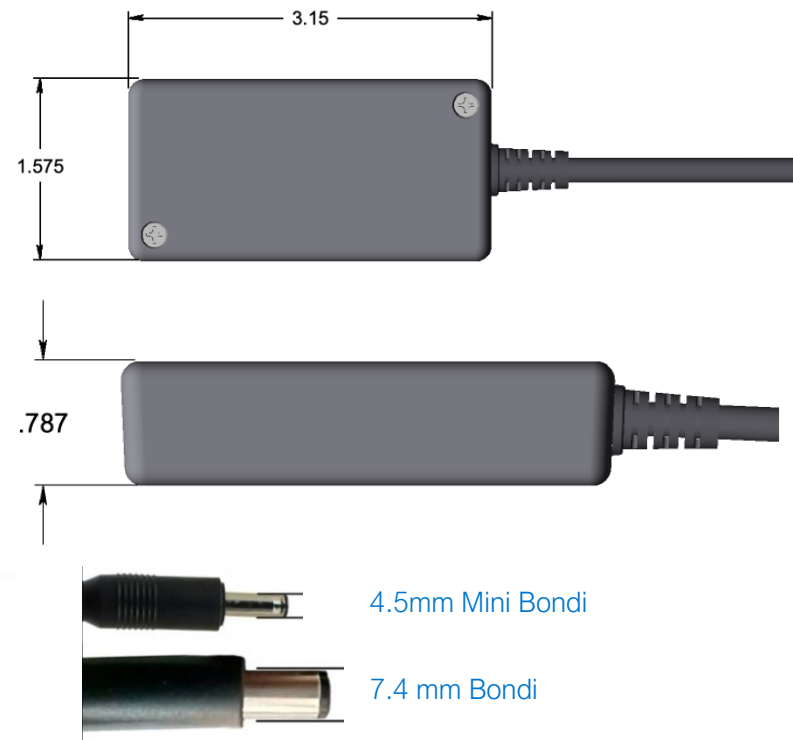

VARIATIONS:

7.4mm Bondi to 100W Type-C

LIND SKU	DELL ASKU	Cable
DE2UC-5532	AC439906	Straight, 10cm length
DE2UC-5576	AC439942	Straight, 92cm length

Compatible with:

Fully Rugged Forklift	DE2045I-4709	A9749497
	DE2045I-2542	A7897908
	DE2045I-4710	A9149516
Fully Rugged Extreme	MIL2045-2221	A3858876
Fully Rugged Standard	DE2045-1320	A7271159
	DE2045-1319	A0406010

4.5mm Mini-Bondi to 100W Type-C

LIND SKU	DELL ASKU	Cable
DE2US-5533	AC439924	Straight, 10cm length
DE2UC-5577	AC439960	Straight, 92cm length

Compatible with:

Fully Rugged Forklift	DE1950I-4711	A9749535
	DE1950I-4712	A9749554
	DE1950I-4713	A9749573
Fully Rugged Extreme	MIL1950-4798	A9749478
Fully Rugged Standard	DE1950-4448	A9749440
	DE1950-4707	A9749459

TYPE-C DONGLE

With this small and light-weight Lind Dongle cable you can charge your USB-C powered laptop and tablet with the commonly available 7.4x5.0mm and 4.5x3.0mm barrel power adapters.

Simply plug the barrel power adapter into the Dongle cable, then plug the Lind Dongle cable into your USB-C powered laptop or tablet and begin charging instantly.

Available Cable Lengths: 4" and 36"

Available Input Sockets: 4,5x3,0mm and 7,4x5,0mm

Available USB-C connectors: straight