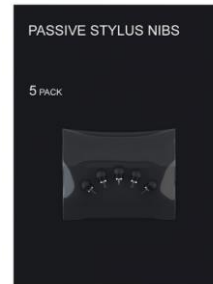

TECHNICAL SPECIFICATION

Compatibility	7230 Can be used with previous generations but cannot be garaged
Dimensions	7.5 x 5 x 98 mm
Weight	4g
750-ADWS	Dell Passive Stylus for Latitude 7230 Rugged Extreme Tablet
750-ADWU	Dell Passive Stylus for Latitude 7230 Rugged Extreme Tablet-Replacement tips(5pk)

Compatibility	7230, 7220, 7220 ATEX,
Dimensions	7.5 x 5 x 100mm
Weight	4g
750-ACHI	Dell Rugged Active Pen-PN720R
750-ACHK	Dell Rugged Active Pen-PN720R-Replacement tips (5pk)

DELL PASSIVE STYLUS

Passive stylus is always delivered with a system but can also be purchased separately via cus kits as a spare part. Shape is different to previous generations to improve ergonomics (can be used with 7220/7202/7212 but not garaged).

Possibility to purchase spare passive stylus tips in a pack of 5