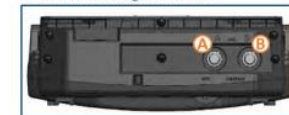

Antenna Identification (DS-DELL-601-2, 602-2, 603-2, 604-2, 605-2, 607-2, 608-2)

Downward Facing Antennas